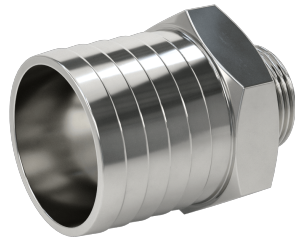

2" CAMLOCK HOSE ADAPTER SET

SKU: cam2

Price: ~~\$65.00~~ \$61.75

Add to Cart

- 1 x 2" Plug
- 1 x 2" F/F Camlock
- 1 x 2 x 1 1/2" reducer bushing
- 1 x 1 1/2 NPT to 1 1/4 Hose Barb

Categories: [Misc. Pump Products](#) |

SPECIFICATIONS

PRODUCT DESCRIPTION

Connect to 2" male Cam Fitting and 1 1/4" ID hose with our hose kit.

RELATED PRODUCTS

Extreme Oil Centrifuge

2" Hose Barb to 1" NPT Adapter Stainless

480V Oil Pump at 25GPM - Extreme Heat

15 GPM Digital Oil Pump Flow Meter 1"

Since 2009, we have been supplying portable and stationary pumps for moving all types of oil. Oil cleaning centrifuges are also important tools to re-use oil as fuel or lubricant.