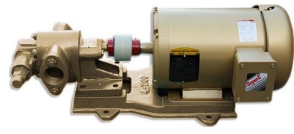

2" CAMLOCK HOSE ADAPTER SET

SKU: cam2

Price: ~~\$65.00~~ \$61.75

Add to Cart

1 x 2" Plug

1 x 2" F/F Camlock

1 x 2 x 1 1/2" reducer bushing

1 x 1 1/2 NPT to 1 1/4 Hose Barb

Categories: [Misc. Pump Products](#) |

SPECIFICATIONS

PRODUCT DESCRIPTION

Connect to 2" male Cam Fitting and 1 1/4" ID hose with our hose kit.

RELATED PRODUCTS

12-48v Variable Speed Controller

Industrial Oil Transfer Pump - 25GPM -3 Phase

Stainless Steel 12GPM Oil Transfer Pump Head

30ft Aluminum Camlock Hose Kit

Since 2009, we have been supplying portable and stationary pumps for moving all types of oil. Oil cleaning centrifuges are also important tools to re-use oil as fuel or lubricant.