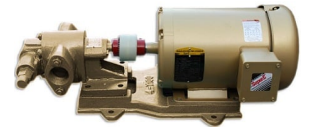

2" CAMLOCK HOSE ADAPTER SET

SKU: cam2

Price: ~~\$65.00~~ \$61.75

Add to Cart

- 1 x 2" Plug
- 1 x 2" F/F Camlock
- 1 x 2 x 1 1/2" reducer bushing
- 1 x 1 1/2 NPT to 1 1/4 Hose Barb

Categories: [Misc. Pump Products](#) |

SPECIFICATIONS

PRODUCT DESCRIPTION

Connect to 2" male Cam Fitting and 1 1/4" ID hose with our hose kit.

RELATED PRODUCTS

**Replacement
Thermostat**

**15 GPM Digital Oil
Pump Flow Meter 1"**

Basic Oil Centrifuge