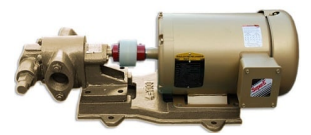

2" HOSE BARB TO 1" NPT ADAPTER STAINLESS

SKU: adapt2hb

Price: ~~\$125.00~~ \$118.75

Add to Cart

Categories: [Misc. Pump Products](#) |

SPECIFICATIONS

Weight	1 lbs
---------------	-------

RELATED PRODUCTS

480V Oil Pump at 25GPM - Extreme Heat

39 GPM Digital Oil Flow Meter 1.5"

480V Oil Pump at 7GPM

Industrial Oil Transfer Pump - 25GPM - Single Phase

Since 2009, we have been supplying portable and stationary pumps for moving all types of oil. Oil cleaning centrifuges are also important tools to re-use oil as fuel or lubricant.