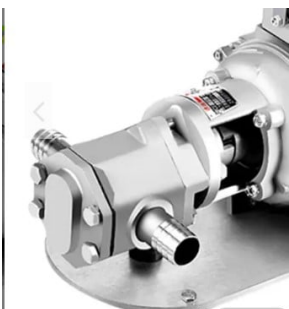

2" HOSE BARB TO 1" NPT ADAPTER STAINLESS

SKU: adapt2hb

Price: ~~\$125.00~~ \$118.75

Add to Cart

Categories: [Misc. Pump Products](#) |

SPECIFICATIONS

| | |
|--------|-------|
| Weight | 1 lbs |
|--------|-------|

RELATED PRODUCTS

**Stainless Steel
12GPM Oil Transfer
Pump Head**

**In Line Suction
Strainer 1"**

**1.5HP ABB ACS 150
VFD**

**15 GPM Digital Oil
Pump Flow Meter 1"**

Since 2009, we have been supplying portable and stationary pumps for moving all types of oil. Oil cleaning centrifuges are also important tools to re-use oil as fuel or lubricant.