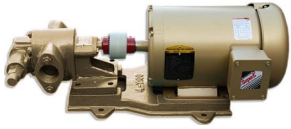

230V 3 PHASE OIL PUMP 12GPM - 1HP

SKU: 12-230-15-2-1

Price: ~~\$1,089.00~~ \$1,034.55

Add to Cart

Categories: [Heavy Oil Pumps](#), [Light Oil Pumps](#), [Oil Transfer Pumps](#) |

SPECIFICATIONS

Weight	50 lbs
Dimensions	20 x 14 x 16 in
Fluid	Diesel or Light Oils, Heavy Oils like Gear Oil, Motor Oil
Speed	12GPM
Voltage	230V, 460V, 3 Phase

PRODUCT DESCRIPTION

This is a three phase pump with 1HP motor and 1725RPM. Pumps at 12.5GPM.

RELATED PRODUCTS

**Industrial Oil
Transfer Pump -
25GPM - Single Phase**

**25GPM Portable Oil
Transfer Pump -
Massive Gears**