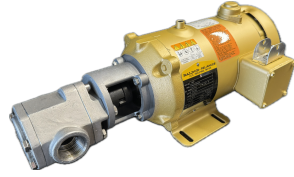

230V 3 PHASE OIL PUMP 12GPM - 1HP

SKU: 12-230-15-2-1

Price: ~~\$1,089.00~~ \$1,034.55

Add to Cart

Categories: [Heavy Oil Pumps](#), [Light Oil Pumps](#), [Oil Transfer Pumps](#) |

SPECIFICATIONS

Weight	50 lbs
Dimensions	20 x 14 x 16 in
Fluid	Diesel or Light Oils, Heavy Oils like Gear Oil, Motor Oil
Speed	12GPM
Voltage	230V, 460V, 3 Phase

PRODUCT DESCRIPTION

This is a three phase pump with 1HP motor and 1725RPM. Pumps at 12.5GPM.

RELATED PRODUCTS

**Gear Oil Pump -
Pumhead Only**

**Stainless Steel
25GPM Oil Transfer
Pump**

**2.4 GPM Viscomat
Gear Oil Transfer
Pump**