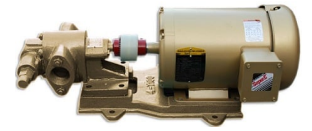

230V 3 PHASE OIL PUMP 12GPM - 1HP

SKU: 12-230-15-2-1

Price: ~~\$1,089.00~~ \$1,034.55

Add to Cart

Categories: [Heavy Oil Pumps](#), [Light Oil Pumps](#), [Oil Transfer Pumps](#) |

SPECIFICATIONS

Weight	50 lbs
Dimensions	20 x 14 x 16 in
Fluid	Diesel or Light Oils, Heavy Oils like Gear Oil, Motor Oil
Speed	12GPM
Voltage	230V, 460V, 3 Phase

PRODUCT DESCRIPTION

This is a three phase pump with 1HP motor and 1725RPM. Pumps at 12.5GPM.

RELATED PRODUCTS

**Industrial Oil
Transfer Pump -
60GPM**

**Portable Oil Transfer
Pump Reversible
Switch**

**7.5HP VFD for 60GPM
Pump Outdoor**