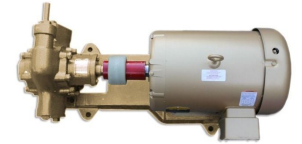

230V 3 PHASE OIL PUMP 12GPM - 1HP

SKU: 12-230-15-2-1

Price: ~~\$1,089.00~~ \$1,034.55

Add to Cart

Categories: [Heavy Oil Pumps](#), [Light Oil Pumps](#), [Oil Transfer Pumps](#) |

SPECIFICATIONS

Weight	50 lbs
Dimensions	20 x 14 x 16 in
Fluid	Diesel or Light Oils, Heavy Oils like Gear Oil, Motor Oil
Speed	12GPM
Voltage	230V, 460V, 3 Phase

PRODUCT DESCRIPTION

This is a three phase pump with 1HP motor and 1725RPM. Pumps at 12.5GPM.

RELATED PRODUCTS

Portable Pump Shaft Seal

7.5HP VFD for 60GPM Pump Outdoor

Stainless Steel 12GPM Oil Transfer Pump