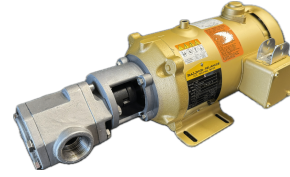

230V 3 PHASE OIL PUMP 12GPM - 1HP

SKU: 12-230-15-2-1

Price: ~~\$1,089.00~~ \$1,034.55

Add to Cart

Categories: [Heavy Oil Pumps](#), [Light Oil Pumps](#), [Oil Transfer Pumps](#) |

SPECIFICATIONS

Weight	50 lbs
Dimensions	20 x 14 x 16 in
Fluid	Diesel or Light Oils, Heavy Oils like Gear Oil, Motor Oil
Speed	12GPM
Voltage	230V, 460V, 3 Phase

PRODUCT DESCRIPTION

This is a three phase pump with 1HP motor and 1725RPM. Pumps at 12.5GPM.

RELATED PRODUCTS

Portable Pump Shaft Seal

7.5HP VFD for 60GPM Pump Outdoor

Stainless Steel 12GPM Oil Transfer Pump