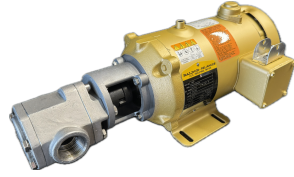

230V 3 PHASE OIL PUMP 12GPM - 1HP

SKU: 12-230-15-2-1

Price: ~~\$1,089.00~~ \$1,034.55

Add to Cart

Categories: [Heavy Oil Pumps](#), [Light Oil Pumps](#), [Oil Transfer Pumps](#) |

SPECIFICATIONS

Weight	50 lbs
Dimensions	20 x 14 x 16 in
Fluid	Diesel or Light Oils, Heavy Oils like Gear Oil, Motor Oil
Speed	12GPM
Voltage	230V, 460V, 3 Phase

PRODUCT DESCRIPTION

This is a three phase pump with 1HP motor and 1725RPM. Pumps at 12.5GPM.

RELATED PRODUCTS

**230V Oil Pump
25GPM - 2HP**

**Stainless Steel
12GPM Oil Transfer
Pump**

**25GPM Industrial
Pumphead Only**