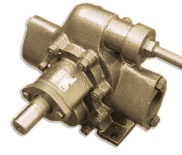

230V 3 PHASE OIL PUMP 12GPM - 1HP

SKU: 12-230-15-2-1

Price: ~~\$1,089.00~~ \$1,034.55

Add to Cart

Categories: [Heavy Oil Pumps](#), [Light Oil Pumps](#), [Oil Transfer Pumps](#) |

SPECIFICATIONS

Weight	50 lbs
Dimensions	20 x 14 x 16 in
Fluid	Diesel or Light Oils, Heavy Oils like Gear Oil, Motor Oil
Speed	12GPM
Voltage	230V, 460V, 3 Phase

PRODUCT DESCRIPTION

This is a three phase pump with 1HP motor and 1725RPM. Pumps at 12.5GPM.

RELATED PRODUCTS

**230V Oil Pump
25GPM - 2HP**

**Stainless Steel
12GPM Oil Transfer
Pump**

**25GPM Industrial
Pumphead Only**