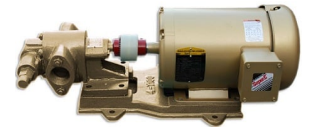

230V 3 PHASE OIL PUMP 12GPM - 1HP

SKU: 12-230-15-2-1

Price: ~~\$1,089.00~~ \$1,034.55

Add to Cart

Categories: [Heavy Oil Pumps](#), [Light Oil Pumps](#), [Oil Transfer Pumps](#) |

SPECIFICATIONS

Weight	50 lbs
Dimensions	20 x 14 x 16 in
Fluid	Diesel or Light Oils, Heavy Oils like Gear Oil, Motor Oil
Speed	12GPM
Voltage	230V, 460V, 3 Phase

PRODUCT DESCRIPTION

This is a three phase pump with 1HP motor and 1725RPM. Pumps at 12.5GPM.

RELATED PRODUCTS

**480V Oil Pump at
12GPM**

**Portable Pump Shaft
Seal**

**25GPM Portable Oil
Transfer Pump -
Massive Gears**