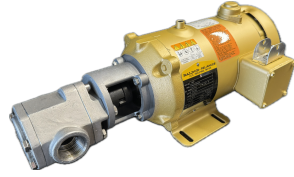

**Stainless Steel
12GPM Oil Transfer
Pump**