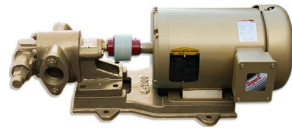

**25GPM Portable Oil
Transfer Pump -
Massive Gears**

**Fryer Oil Circulation
Pump**

Since 2009, we have been supplying portable and stationary pumps for moving all types of oil. Oil cleaning centrifuges are also important tools to re-use oil as fuel or lubricant.

Contact Us:

2121 Natomas Crossing STE 200-218
Sacramento, CA 95835
1-888-959-9311
info@alternativefuelmecca.com