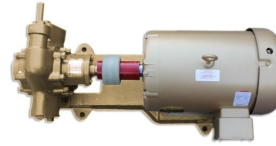

230V OIL PUMP 25GPM - 2HP

SKU: 25-230-15-2

Price: ~~\$1,179.00~~ \$1,120.05

Add to Cart

Categories: [Diesel Pumps](#), [Glycol Pumps](#), [Heavy Oil Pumps](#), [Light Oil Pumps](#), [Oil Transfer Pumps](#) |

SPECIFICATIONS

Weight	50 lbs
Dimensions	20 x 14 x 16 in
Fluid	Heavy Oils like Gear Oil, Motor Oil
Voltage	230V, 460V, 3 Phase
Speed	25GPM

PRODUCT DESCRIPTION

This is a three phase pump with 2HP motor and 3450RPM. Pumps at 25GPM.

RELATED PRODUCTS

Super HD Heavy Oil Transfer Pump

Fryer Oil Circulation Pump

Industrial Oil Transfer Pump - 60GPM

Oil Pump Hose Kit - 1.25 Inch

Since 2009, we have been supplying portable and stationary pumps for moving all types of oil. Oil cleaning centrifuges are also important tools to re-use oil as fuel or lubricant.