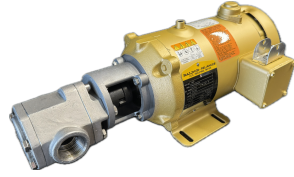

Stainless Steel 25GPM Oil Transfer Pump