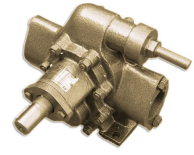

### **PRODUCT DESCRIPTION**

This is a three phase pump with 2HP motor and 3450RPM. Pumps at 25GPM.

### **RELATED PRODUCTS**

**Fryer Oil Circulation Pump**

**Stainless Steel 25GPM Oil Transfer Pump**

**Industrial Oil Transfer Pump - 60GPM**

**25GPM Industrial Pumphead Only**

Since 2009, we have been supplying portable and stationary pumps for moving all types of oil. Oil cleaning centrifuges are also important tools to re-use oil as fuel or lubricant.