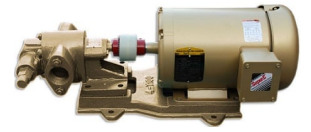

24GPM 12V OIL TRANSFER PUMP

SKU: 12v24

Price: ~~\$995.00~~ \$945.25

Add to Cart

Categories: [12v - 24v Pumps](#), [Diesel Pumps](#), [Glycol Pumps](#), [Light Oil Pumps](#), [Oil Transfer Pumps](#) |

SPECIFICATIONS

Weight	40 lbs
Dimensions	20 x 14 x 16 in
Fluid	Diesel or Light Oils
Speed	25GPM
Voltage	12V

PRODUCT DESCRIPTION

1HP Portable pump for batteries.
 Helical Gears and Cast Iron Head
 Aluminum motor mount and carry handle
 Long Lasting Viton Seal
 3600 rpm
 Draws 82 amps at 12 volts. Does not include pigtail wire.

RELATED PRODUCTS

25GPM Industrial Pumphead Only

Super HD Heavy Oil Transfer Pump

Portable Oil Transfer Pump Reversible Switch

Industrial Oil Transfer Pump - 25GPM - Single Phase

Since 2009, we have been supplying portable and stationary pumps for moving all types of oil. Oil cleaning centrifuges are also important tools to re-use oil as fuel or lubricant.