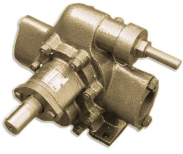

24GPM 12V OIL TRANSFER PUMP

SKU: 12v24

Price: ~~\$995.00~~ \$945.25

Add to Cart

Categories: [12v - 24v Pumps](#), [Diesel Pumps](#), [Glycol Pumps](#), [Light Oil Pumps](#), [Oil Transfer Pumps](#) |

SPECIFICATIONS

Weight	40 lbs
Dimensions	20 x 14 x 16 in
Fluid	Diesel or Light Oils
Speed	25GPM
Voltage	12V

PRODUCT DESCRIPTION

1HP Portable pump for batteries.
 Helical Gears and Cast Iron Head
 Aluminum motor mount and carry handle
 Long Lasting Viton Seal
 3600 rpm
 Draws 82 amps at 12 volts. Does not include pigtail wire.

RELATED PRODUCTS

25GPM Industrial Pumphead Only

Super HD Heavy Oil Transfer Pump

Portable Oil Transfer Pump Reversible Switch

Industrial Oil Transfer Pump - 25GPM - Single Phase

Since 2009, we have been supplying portable and stationary pumps for moving all types of oil. Oil cleaning centrifuges are also important tools to re-use oil as fuel or lubricant.