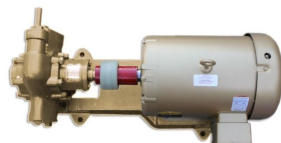

24V OIL PUMP 1/2HP

SKU: 24v1800

Price: ~~\$995.00~~ \$945.25

Add to Cart

Categories: [12v - 24v Pumps](#), [Diesel Pumps](#), [Glycol Pumps](#), [Light Oil Pumps](#), [Oil Transfer Pumps](#) |

SPECIFICATIONS

Weight	50 lbs
Dimensions	20 x 14 x 16 in
Fluid	Diesel or Light Oils
Voltage	24V
Speed	25GPM

RELATED PRODUCTS

**Industrial Oil
Transfer Pump -
25GPM -3 Phase**

**Industrial Oil
Transfer Pump -
60GPM**

**230V Oil Pump
25GPM - 2HP**

**Oil Pump Hose Kit -
1.25 Inch**

Since 2009, we have been supplying portable and stationary pumps for moving all types of oil. Oil cleaning centrifuges are also important tools to re-use oil as fuel or lubricant.