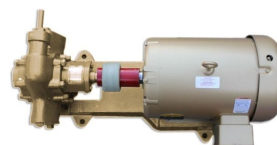

RELATED PRODUCTS