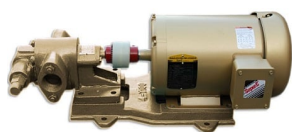

24V OIL PUMP 1/2HP

SKU: 24v1800

Price: ~~\$995.00~~ \$945.25

Add to Cart

Categories: [12v - 24v Pumps](#), [Diesel Pumps](#), [Glycol Pumps](#), [Light Oil Pumps](#), [Oil Transfer Pumps](#) |

SPECIFICATIONS

Weight	50 lbs
Dimensions	20 x 14 x 16 in
Fluid	Diesel or Light Oils
Voltage	24V
Speed	25GPM

RELATED PRODUCTS

**Food Grade Stainless
Oil Circulating Pump
2GPM**

**Industrial Oil
Transfer Pump -
25GPM - Single Phase**