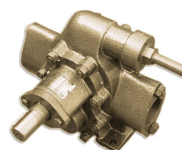

24V OIL PUMP 1/2HP

SKU: 24v1800

Price: ~~\$995.00~~ \$945.25

Add to Cart

Categories: [12v - 24v Pumps](#), [Diesel Pumps](#), [Glycol Pumps](#), [Light Oil Pumps](#), [Oil Transfer Pumps](#) |

SPECIFICATIONS

Weight	50 lbs
Dimensions	20 x 14 x 16 in
Fluid	Diesel or Light Oils
Voltage	24V
Speed	25GPM

RELATED PRODUCTS

**Food Grade Stainless
Oil Circulating Pump
2GPM**

**Industrial Oil
Transfer Pump -
25GPM - Single Phase**