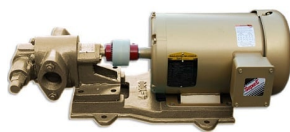

24V OIL PUMP 1/2HP

SKU: 24v1800

Price: ~~\$995.00~~ \$945.25

Add to Cart

Categories: [12v - 24v Pumps](#), [Diesel Pumps](#), [Glycol Pumps](#), [Light Oil Pumps](#), [Oil Transfer Pumps](#) |

SPECIFICATIONS

Weight	50 lbs
Dimensions	20 x 14 x 16 in
Fluid	Diesel or Light Oils
Voltage	24V
Speed	25GPM

RELATED PRODUCTS

**Industrial Oil
Transfer Pump -
25GPM -3 Phase**

**Stainless Steel
12GPM Oil Transfer
Pump**

**480V Oil Pump
25GPM**