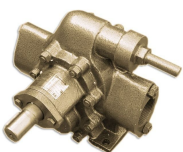

RELATED PRODUCTS