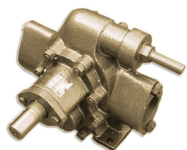

RELATED PRODUCTS