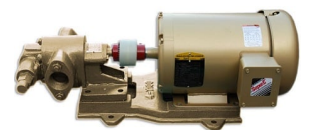

## 24V OIL PUMP 1/2HP

SKU: 24v1800

Price: ~~\$995.00~~ \$945.25

Add to Cart

Categories: [12v - 24v Pumps](#), [Diesel Pumps](#), [Glycol Pumps](#), [Light Oil Pumps](#), [Oil Transfer Pumps](#) |

### SPECIFICATIONS

Weight	50 lbs
Dimensions	20 x 14 x 16 in
Fluid	Diesel or Light Oils
Voltage	24V
Speed	25GPM

### RELATED PRODUCTS

**HD Portable Oil Transfer Pump - Massive Gears**

**480V Oil Pump at 12GPM**

**Industrial Oil Transfer Pump - 25GPM -3 Phase**

**Oil Pump Hose Kit - 1.25 Inch**

Since 2009, we have been supplying portable and stationary pumps for moving all types of oil. Oil cleaning centrifuges are also important tools to re-use oil as fuel or lubricant.