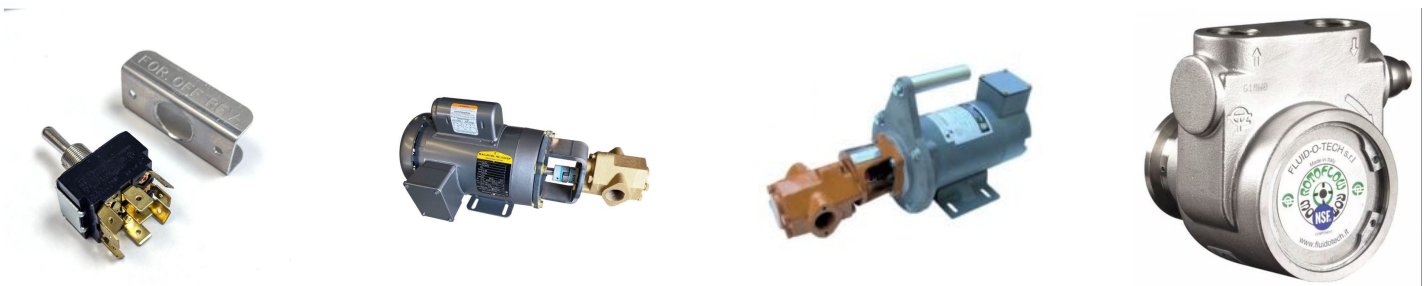

24V OIL PUMP 1/2HP

SKU: 24v1800

Price: ~~\$995.00~~ \$945.25

Add to Cart

Categories: [12v - 24v Pumps](#), [Diesel Pumps](#), [Glycol Pumps](#), [Light Oil Pumps](#), [Oil Transfer Pumps](#) |

SPECIFICATIONS

Weight	50 lbs
Dimensions	20 x 14 x 16 in
Fluid	Diesel or Light Oils
Voltage	24V
Speed	25GPM

RELATED PRODUCTS

**Portable Oil Transfer
Pump Reversible
Switch**

**480V Oil Pump at
12GPM**

**24GPM 12V Oil
Transfer Pump**

**Stainless Food Grade
Pump 5GPM**

Since 2009, we have been supplying portable and stationary pumps for moving all types of oil. Oil cleaning centrifuges are also important tools to re-use oil as fuel or lubricant.