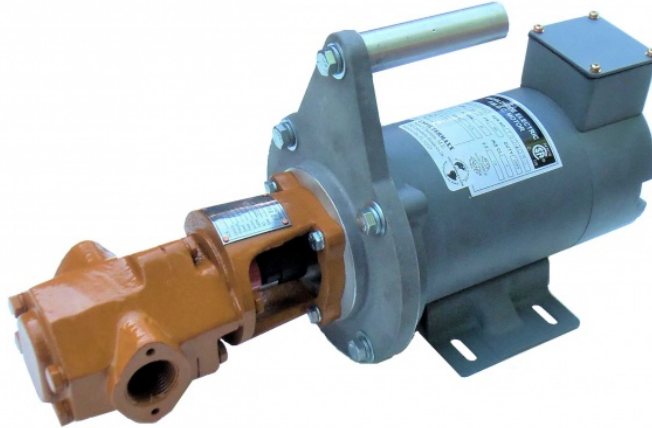

24V OIL PUMP 1/2HP

SKU: 24v1800

Price: ~~\$995.00~~ \$945.25

Add to Cart

Categories: [12v - 24v Pumps](#), [Diesel Pumps](#), [Glycol Pumps](#), [Light Oil Pumps](#), [Oil Transfer Pumps](#) |

SPECIFICATIONS

Weight	50 lbs
Dimensions	20 x 14 x 16 in
Fluid	Diesel or Light Oils
Voltage	24V
Speed	25GPM

RELATED PRODUCTS

50Hz Portable Oil Transfer Pump - Massive Gears

Food Grade Stainless Oil Circulating Pump 2GPM

Oil Pump Hose Kit - 1.25 Inch

7.5HP VFD for 60GPM Pump Outdoor

Since 2009, we have been supplying portable and stationary pumps for moving all types of oil. Oil cleaning centrifuges are also important tools to re-use oil as fuel or lubricant.