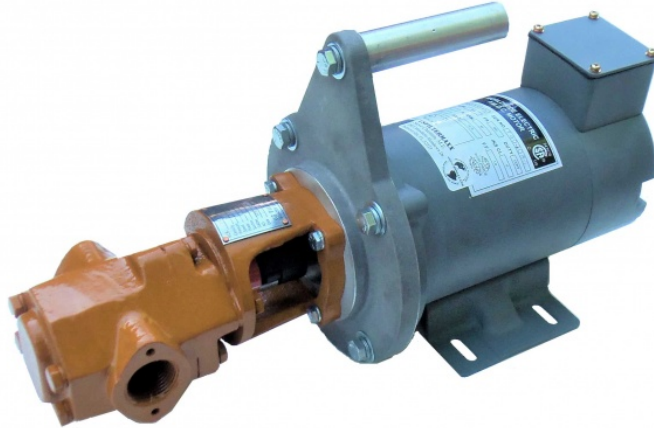

24V OIL PUMP 1/2HP

SKU: 24v1800

Price: ~~\$995.00~~ \$945.25

Add to Cart

Categories: [12v - 24v Pumps](#), [Diesel Pumps](#), [Glycol Pumps](#), [Light Oil Pumps](#), [Oil Transfer Pumps](#) |

SPECIFICATIONS

Weight	50 lbs
Dimensions	20 x 14 x 16 in
Fluid	Diesel or Light Oils
Voltage	24V
Speed	25GPM

RELATED PRODUCTS

**Super HD Heavy Oil
Transfer Pump**

**Food Grade Stainless
Oil Circulating Pump
2GPM**

**24GPM 12V Oil
Transfer Pump**

**50Hz Portable Oil
Transfer Pump -
Massive Gears**

Since 2009, we have been supplying portable and stationary pumps for moving all types of oil. Oil cleaning centrifuges are also important tools to re-use oil as fuel or lubricant.