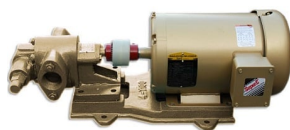

## 24V OIL PUMP 1/2HP

SKU: 24v1800

Price: ~~\$995.00~~ \$945.25

Add to Cart

Categories: [12v - 24v Pumps](#), [Diesel Pumps](#), [Glycol Pumps](#), [Light Oil Pumps](#), [Oil Transfer Pumps](#) |

### SPECIFICATIONS

Weight	50 lbs
Dimensions	20 x 14 x 16 in
Fluid	Diesel or Light Oils
Voltage	24V
Speed	25GPM

### RELATED PRODUCTS

**Super HD Heavy Oil  
Transfer Pump**

**Industrial Oil  
Transfer Pump -  
25GPM -3 Phase**

**Food Grade Stainless  
Oil Circulating Pump  
2GPM**

**Portable Pumphead  
Replacement Gasket**