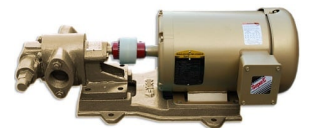

24V OIL PUMP 1/2HP

SKU: 24v1800

Price: ~~\$995.00~~ \$945.25

Add to Cart

Categories: [12v - 24v Pumps](#), [Diesel Pumps](#), [Glycol Pumps](#), [Light Oil Pumps](#), [Oil Transfer Pumps](#) |

SPECIFICATIONS

Weight	50 lbs
Dimensions	20 x 14 x 16 in
Fluid	Diesel or Light Oils
Voltage	24V
Speed	25GPM

RELATED PRODUCTS

**25GPM Industrial
Pumphead Only**

**480V Oil Pump at
12GPM**

**Industrial Oil
Transfer Pump -
25GPM - Single Phase**