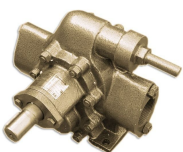

24V OIL PUMP 1/2HP

SKU: 24v1800

Price: ~~\$995.00~~ \$945.25

Add to Cart

Categories: [12v - 24v Pumps](#), [Diesel Pumps](#), [Glycol Pumps](#), [Light Oil Pumps](#), [Oil Transfer Pumps](#) |

SPECIFICATIONS

Weight	50 lbs
Dimensions	20 x 14 x 16 in
Fluid	Diesel or Light Oils
Voltage	24V
Speed	25GPM

RELATED PRODUCTS

**25GPM Industrial
Pumphead Only**

**480V Oil Pump at
12GPM**

**Industrial Oil
Transfer Pump -
25GPM - Single Phase**