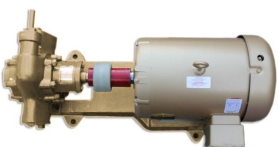

24V OIL PUMP 1/2HP

SKU: 24v1800

Price: ~~\$995.00~~ \$945.25

Add to Cart

Categories: [12v - 24v Pumps](#), [Diesel Pumps](#), [Glycol Pumps](#), [Light Oil Pumps](#), [Oil Transfer Pumps](#) |

SPECIFICATIONS

| | |
|------------|----------------------|
| Weight | 50 lbs |
| Dimensions | 20 x 14 x 16 in |
| Fluid | Diesel or Light Oils |
| Voltage | 24V |
| Speed | 25GPM |

RELATED PRODUCTS

**Industrial Oil
Transfer Pump -
60GPM**