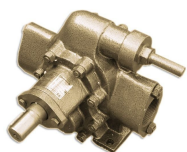

24V OIL PUMP 1/2HP

SKU: 24v1800

Price: ~~\$995.00~~ \$945.25

Add to Cart

Categories: [12v - 24v Pumps](#), [Diesel Pumps](#), [Glycol Pumps](#), [Light Oil Pumps](#), [Oil Transfer Pumps](#) |

SPECIFICATIONS

Weight	50 lbs
Dimensions	20 x 14 x 16 in
Fluid	Diesel or Light Oils
Voltage	24V
Speed	25GPM

RELATED PRODUCTS

**Industrial Oil
Transfer Pump -
25GPM -3 Phase**

**25GPM Industrial
Pumphead Only**

**HD Portable Oil
Transfer Pump -
Massive Gears**

**Oil Pump Hose Kit -
1.25 Inch**

Since 2009, we have been supplying portable and stationary pumps for moving all types of oil. Oil cleaning centrifuges are also important tools to re-use oil as fuel or lubricant.