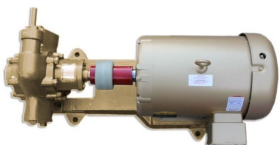

RELATED PRODUCTS