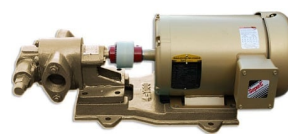

24V OIL PUMP 1/2HP

SKU: 24v1800

Price: ~~\$995.00~~ \$945.25

Add to Cart

Categories: [12v - 24v Pumps](#), [Diesel Pumps](#), [Glycol Pumps](#), [Light Oil Pumps](#), [Oil Transfer Pumps](#) |

SPECIFICATIONS

Weight	50 lbs
Dimensions	20 x 14 x 16 in
Fluid	Diesel or Light Oils
Voltage	24V
Speed	25GPM

RELATED PRODUCTS

**230V Oil Pump
25GPM - 2HP**

**25GPM Portable Oil
Transfer Pump -
Massive Gears**

**Industrial Oil
Transfer Pump -
25GPM -3 Phase**