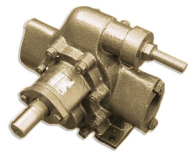

Full Load Amps

30.6

FL Efficiency (%)

75.0

Frame Size

56C

Horsepower

0.75

Voltage

24

Categories: [12v - 24v Pumps](#), [Diesel Pumps](#), [Glycol Pumps](#), [Light Oil Pumps](#), [Oil Transfer Pumps](#) |

SPECIFICATIONS

Weight	50 lbs
Dimensions	20 x 14 x 16 in
Fluid	Diesel or Light Oils, Motor Oil
Speed	12GPM
Voltage	24V

PRODUCT DESCRIPTION

Quality Pump for moving heavier fluids on 24V.

Pumps at 12GPM

Variable speed controller optional.

RELATED PRODUCTS

480V Oil Pump at 12GPM

25GPM Industrial Pumphead Only

480V Oil Pump 25GPM