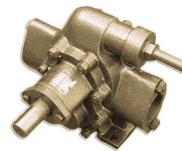

Full Load Amps

30.6

FL Efficiency (%)

75.0

Frame Size

56C

Horsepower

0.75

Voltage

24

Categories: [12v - 24v Pumps](#), [Diesel Pumps](#), [Glycol Pumps](#), [Light Oil Pumps](#), [Oil Transfer Pumps](#) |

SPECIFICATIONS

Weight	50 lbs
Dimensions	20 x 14 x 16 in
Fluid	Diesel or Light Oils, Motor Oil
Speed	12GPM
Voltage	24V

PRODUCT DESCRIPTION

Quality Pump for moving heavier fluids on 24V.

Pumps at 12GPM

Variable speed controller optional.

RELATED PRODUCTS

7.5HP VFD for 60GPM Pump Outdoor

Super HD Heavy Oil Transfer Pump

25GPM Industrial Pumphead Only