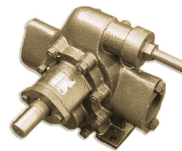

Full Load Amps

30.6

FL Efficiency (%)

75.0

Frame Size

56C

Horsepower

0.75

Voltage

24

Categories: [12v - 24v Pumps](#), [Diesel Pumps](#), [Glycol Pumps](#), [Light Oil Pumps](#), [Oil Transfer Pumps](#) |

SPECIFICATIONS

Weight	50 lbs
Dimensions	20 x 14 x 16 in
Fluid	Diesel or Light Oils, Motor Oil
Speed	12GPM
Voltage	24V

PRODUCT DESCRIPTION

Quality Pump for moving heavier fluids on 24V.

Pumps at 12GPM

Variable speed controller optional.

RELATED PRODUCTS

7.5HP VFD for 60GPM Pump Outdoor

Portable Pump Shaft Seal

25GPM Industrial Pumphead Only