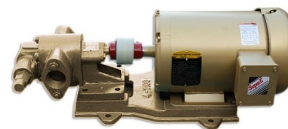

**Industrial Oil
Transfer Pump -
25GPM - Single Phase**