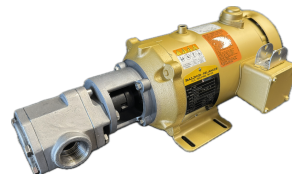

Stainless Steel 25GPM Oil Transfer Pump