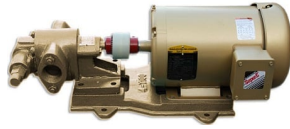

2HP VFD FOR PUMP - SWITCHED OUTDOOR

SKU: 2vfdout-1

Price: ~~\$795.00~~ \$755.25

Add to Cart

Categories: [Misc. Pump Products](#) |

SPECIFICATIONS

Weight	10 lbs
--------	--------

PRODUCT DESCRIPTION

Supply Voltage	200-240 V
Input Phases	1
Supply Current Continuous	12.9 A
Supply Fuse or MCB (Type B)	16 A

RELATED PRODUCTS

**Industrial Oil
Transfer Pump -
25GPM -3 Phase**

**Industrial Oil
Transfer Pump -
25GPM - Single Phase**