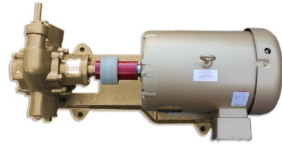

2HP VFD FOR PUMP - SWITCHED OUTDOOR

SKU: 2vfdout-1

Price: ~~\$795.00~~ \$755.25

Add to Cart

Categories: [Misc. Pump Products](#) |

SPECIFICATIONS

Weight	10 lbs
--------	--------

PRODUCT DESCRIPTION

Supply Voltage	200-240 V
Input Phases	1
Supply Current Continuous	12.9 A
Supply Fuse or MCB (Type B)	16 A

RELATED PRODUCTS

15 GPM Digital Oil Pump Flow Meter 1"

Industrial Oil Transfer Pump - 60GPM

In Line Suction Strainer 1"