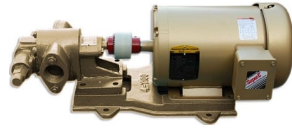

2HP VFD FOR PUMP - SWITCHED OUTDOOR

SKU: 2vfdout-1

Price: ~~\$795.00~~ \$755.25

Add to Cart

Categories: [Misc. Pump Products](#) |

SPECIFICATIONS

Weight	10 lbs
--------	--------

PRODUCT DESCRIPTION

Supply Voltage	200-240 V
Input Phases	1
Supply Current Continuous	12.9 A
Supply Fuse or MCB (Type B)	16 A

RELATED PRODUCTS

**480V Oil Pump at
7GPM**

**Industrial Oil
Transfer Pump -
25GPM -3 Phase**

**2" Hose Barb to 1"
NPT Adapter
Stainless**