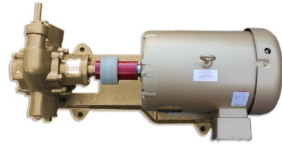

**Industrial Oil
Transfer Pump -
60GPM**