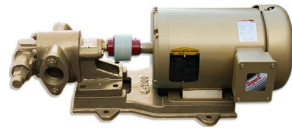

2HP VFD FOR PUMP - SWITCHED OUTDOOR

SKU: 2vfdout-1

Price: ~~\$795.00~~ \$755.25

Add to Cart

Categories: [Misc. Pump Products](#) |

SPECIFICATIONS

Weight	10 lbs
--------	--------

PRODUCT DESCRIPTION

Supply Voltage	200-240 V
Input Phases	1
Supply Current Continuous	12.9 A
Supply Fuse or MCB (Type B)	16 A

RELATED PRODUCTS

Gas Motor Plate Adapter

Industrial Oil Transfer Pump - 25GPM - Single Phase

3HP VFD for 25GPM Pump Indoor