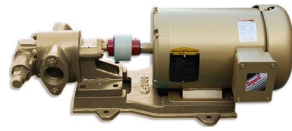

2HP VFD FOR PUMP - SWITCHED OUTDOOR

SKU: 2vfdout-1

Price: ~~\$795.00~~ \$755.25

Add to Cart

Categories: [Misc. Pump Products](#) |

SPECIFICATIONS

Weight	10 lbs
--------	--------

PRODUCT DESCRIPTION

Supply Voltage	200-240 V
Input Phases	1
Supply Current Continuous	12.9 A
Supply Fuse or MCB (Type B)	16 A

RELATED PRODUCTS

50Hz Portable Oil Transfer Pump - Massive Gears

Industrial Oil Transfer Pump - 25GPM -3 Phase

480V Oil Pump at 7GPM

39 GPM Digital Oil Flow Meter 1.5"

Since 2009, we have been supplying portable and stationary pumps for moving all types of oil. Oil cleaning centrifuges are also important tools to re-use oil as fuel or lubricant.