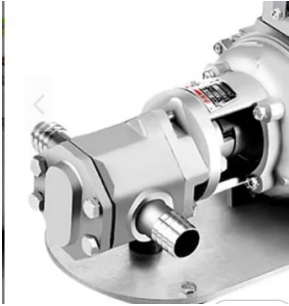

2HP VFD FOR PUMP - SWITCHED OUTDOOR

SKU: 2vfdout-1

Price: ~~\$795.00~~ \$755.25

Add to Cart

Categories: [Misc. Pump Products](#) |

SPECIFICATIONS

Weight	10 lbs
--------	--------

PRODUCT DESCRIPTION

Supply Voltage	200-240 V
Input Phases	1
Supply Current Continuous	12.9 A
Supply Fuse or MCB (Type B)	16 A

RELATED PRODUCTS

**Stainless Steel
12GPM Oil Transfer
Pump Head**

**30ft Aluminum
Camlock Hose Kit**

**1.5HP ABB ACS 150
VFD**

**Industrial Oil
Transfer Pump -
25GPM - Single Phase**

Since 2009, we have been supplying portable and stationary pumps for moving all types of oil. Oil cleaning centrifuges are also important tools to re-use oil as fuel or lubricant.