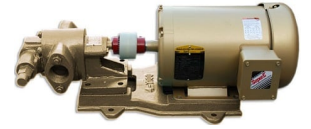

2HP VFD FOR PUMP - SWITCHED OUTDOOR

SKU: 2vfdout-1

Price: ~~\$795.00~~ \$755.25

Add to Cart

Categories: [Misc. Pump Products](#) |

SPECIFICATIONS

Weight	10 lbs
--------	--------

PRODUCT DESCRIPTION

Supply Voltage	200-240 V
Input Phases	1
Supply Current Continuous	12.9 A
Supply Fuse or MCB (Type B)	16 A

RELATED PRODUCTS

**Stainless Steel
12GPM Oil Transfer
Pump Head**

**30ft Aluminum
Camlock Hose Kit**

**1.5HP ABB ACS 150
VFD**

**Industrial Oil
Transfer Pump -
25GPM - Single Phase**

Since 2009, we have been supplying portable and stationary pumps for moving all types of oil. Oil cleaning centrifuges are also important tools to re-use oil as fuel or lubricant.