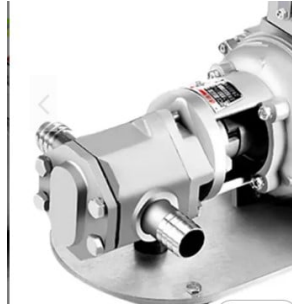

2HP VFD FOR PUMP - SWITCHED OUTDOOR

SKU: 2vfdout-1

Price: ~~\$795.00~~ \$755.25

Add to Cart

Categories: [Misc. Pump Products](#) |

SPECIFICATIONS

Weight	10 lbs
--------	--------

PRODUCT DESCRIPTION

Supply Voltage	200-240 V
Input Phases	1
Supply Current Continuous	12.9 A
Supply Fuse or MCB (Type B)	16 A

RELATED PRODUCTS

**15 GPM Digital Oil
Pump Flow Meter 1"**

**Stainless Steel
12GPM Oil Transfer
Pump Head**