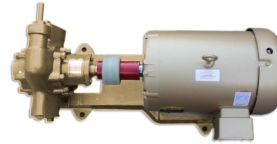

2HP VFD FOR PUMP - SWITCHED OUTDOOR

SKU: 2vfdout-1

Price: ~~\$795.00~~ \$755.25

Add to Cart

Categories: [Misc. Pump Products](#) |

SPECIFICATIONS

Weight	10 lbs
--------	--------

PRODUCT DESCRIPTION

Supply Voltage	200-240 V
Input Phases	1
Supply Current Continuous	12.9 A
Supply Fuse or MCB (Type B)	16 A

RELATED PRODUCTS

**15 GPM Digital Oil
Pump Flow Meter 1"**

**Stainless Steel
12GPM Oil Transfer
Pump Head**