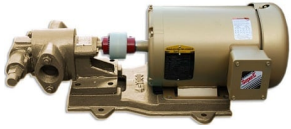

2HP VFD FOR PUMP - SWITCHED OUTDOOR

SKU: 2vfdout-1

Price: ~~\$795.00~~ \$755.25

Add to Cart

Categories: [Misc. Pump Products](#) |

SPECIFICATIONS

Weight	10 lbs
--------	--------

PRODUCT DESCRIPTION

Supply Voltage	200-240 V
Input Phases	1
Supply Current Continuous	12.9 A
Supply Fuse or MCB (Type B)	16 A

RELATED PRODUCTS

**Industrial Oil
Transfer Pump -
25GPM -3 Phase**

**2" Hose Barb to 1"
NPT Adapter
Stainless**