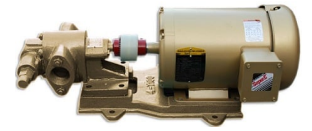

2HP VFD FOR PUMP - SWITCHED OUTDOOR

SKU: 2vfdout-1

Price: ~~\$795.00~~ \$755.25

Add to Cart

Categories: [Misc. Pump Products](#) |

SPECIFICATIONS

Weight	10 lbs
--------	--------

PRODUCT DESCRIPTION

Supply Voltage	200-240 V
Input Phases	1
Supply Current Continuous	12.9 A
Supply Fuse or MCB (Type B)	16 A

RELATED PRODUCTS

**2" Hose Barb to 1"
NPT Adapter
Stainless**

**15 GPM Digital Oil
Pump Flow Meter 1"**

**12-48v Variable
Speed Controller**

**Industrial Oil
Transfer Pump -
25GPM -3 Phase**

Since 2009, we have been supplying portable and stationary pumps for moving all types of oil. Oil cleaning centrifuges are also important tools to re-use oil as fuel or lubricant.