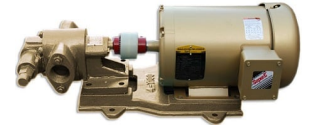

2HP VFD FOR PUMP - SWITCHED OUTDOOR

SKU: 2vfdout-1

Price: ~~\$795.00~~ \$755.25

Add to Cart

Categories: [Misc. Pump Products](#) |

SPECIFICATIONS

Weight	10 lbs
--------	--------

PRODUCT DESCRIPTION

Supply Voltage	200-240 V
Input Phases	1
Supply Current Continuous	12.9 A
Supply Fuse or MCB (Type B)	16 A

RELATED PRODUCTS

**2" Hose Barb to 1"
NPT Adapter
Stainless**

**Replacement
Thermostat**

Basic Oil Centrifuge