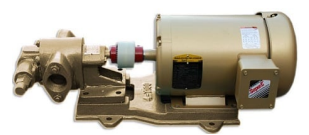

3/4" JAW COUPLING FOR OIL TRANSFER PUMP

SKU: coup34

Price: ~~\$11.00~~ \$10.45

Add to Cart

Fits 3/4" shaft motors and mates with pump coupling

Categories: [Oil Transfer Pumps](#) |

SPECIFICATIONS

Weight	1 lbs
--------	-------

PRODUCT DESCRIPTION

Fits 3/4" shaft motors and mates with pump coupling

RELATED PRODUCTS

**230V Oil Pump
25GPM - 2HP**

**Portable Pumphead
Replacement Gasket**

**Stainless Steel
25GPM Oil Transfer
Pump**

**Industrial Oil
Transfer Pump -
25GPM -3 Phase**