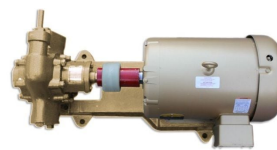

Industrial Oil Transfer Pump - 60GPM